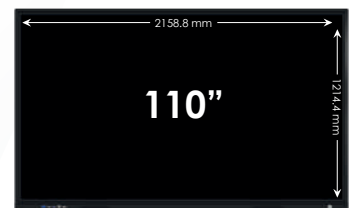

Packing Dimension:
2665 X 298 X 1595mm
Gross Weight: 153KG

Authorized Reseller:

InfinityPro

www.infinitypro.asia/contact

Scan this QR Code

to find more information